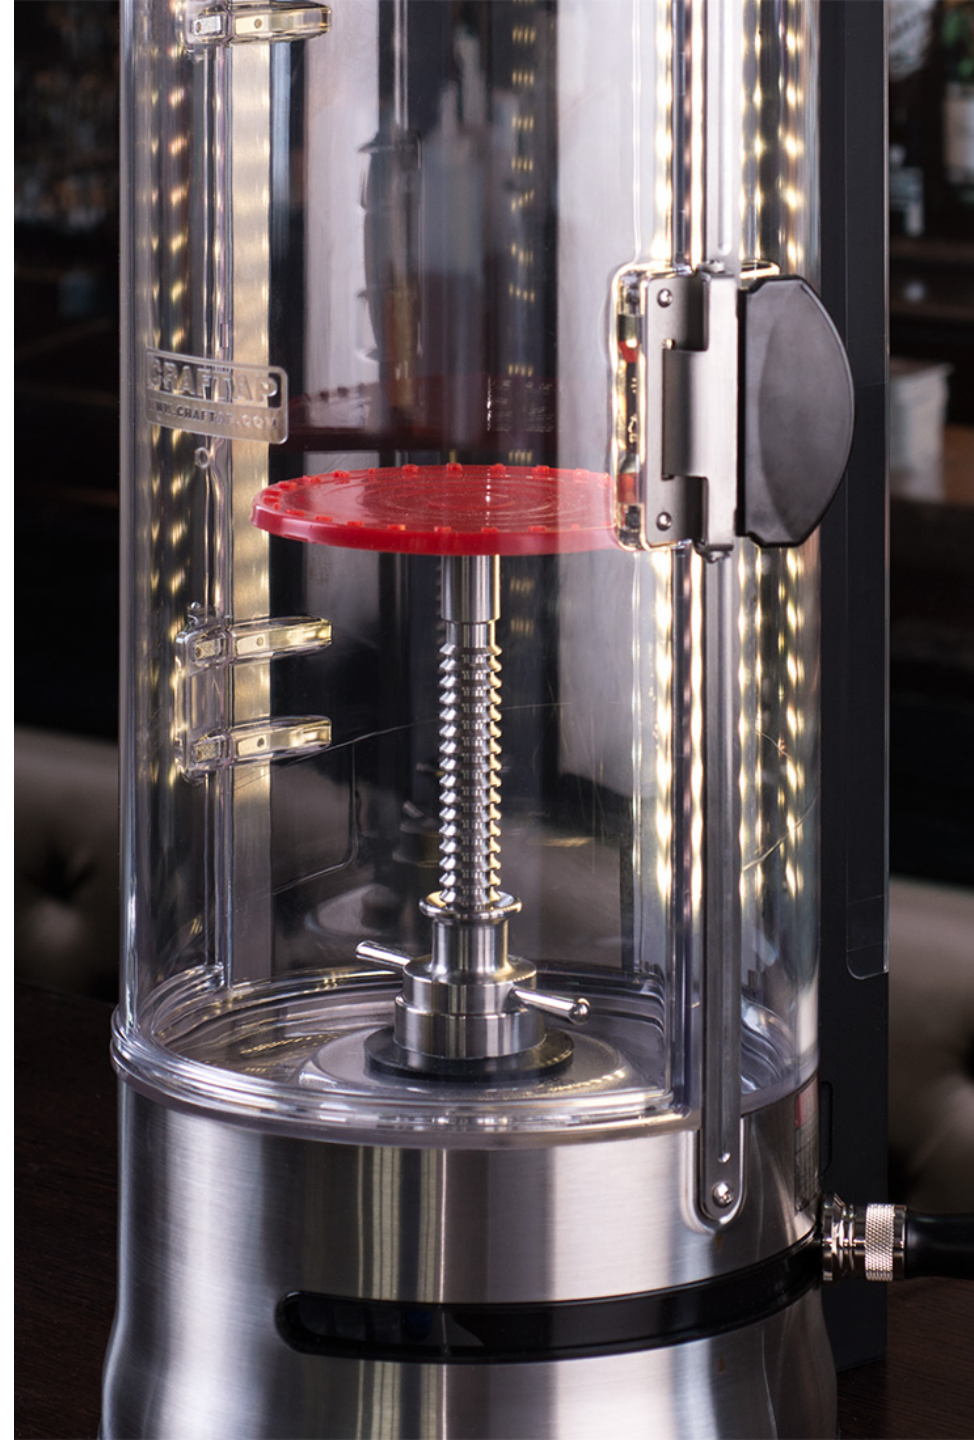

PEGAS[®]

CRAFTAP 3

FOAM-FREE DISPENSING
INTO GROWERS

What is CraTap3?

PEGAS CraTap3 is a unique and beautiful machine that uses a counter-pressure technology to let beer fill the glass bottle fast and foam-free.

DESIGN

Easy Operations

Easy mounting and operations. It will take just a few minutes to set up your CrafTap3, as we provide detailed manuals and device positioning template. It only requires as minimum space as square of 350x350 mm. CrafTap3 designed to work with standard beer lines that include beer keg, gas and gas reductor, coupler, cooler/chilling room and beer taps.

COMPATIBILITY

CfafTap3 is compatible with wide range of glass bottles and growlers due to silicon neck-sealer and adjustable bottle plate. Bottle stand has a fine tuning to fit wide range of glass bottles with different height and neck diameter.

The door lock is designed to withstand potential glass bottle breakage due to excessive pressure, though it remains easy and convenient in everyday operations.

CRAFTPAD LIGHT

X6

CrafPad Light x6 (sold separately) is designed to connect up to 6 different sorts of beer to a single CraTap3 device. This model can be installed on either bar deck or wall, making operations more convenient for the user.