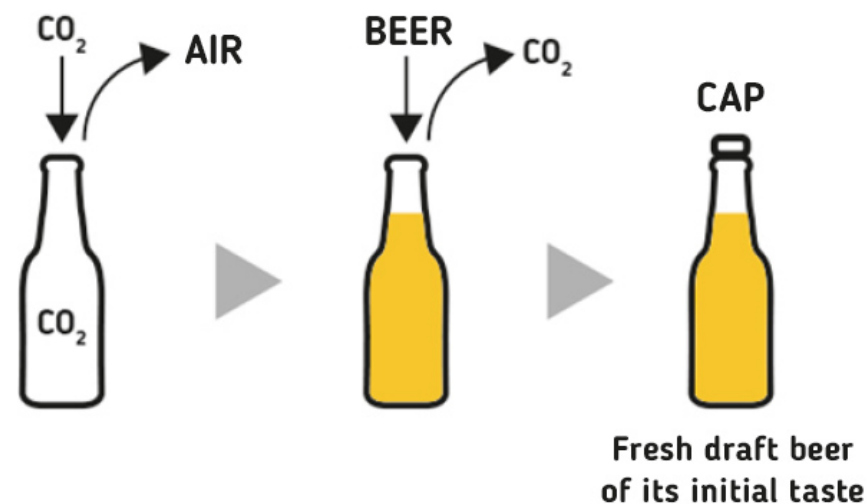

Redesigned bottle platform. We have refined the fixing system, so now it only takes a few seconds to adjust device for any bottle size.

PEGAS[®]

CRAFTAP3

ADVANTAGES

Save Beer Technology

CrafTap3 is built with Save Beer technology. Before bottling every bottle is filled with CO₂ (or other protective gas), which helps:

- maintain proper beer carbonization,
- prevent loss of beer quality due to long contact with atmosphere,
- minimize beer drainage due to excessive foaming.

Attractive design.
CrafTap3 will draw
your customers
attention with vivid
design and bright
LED backlight.